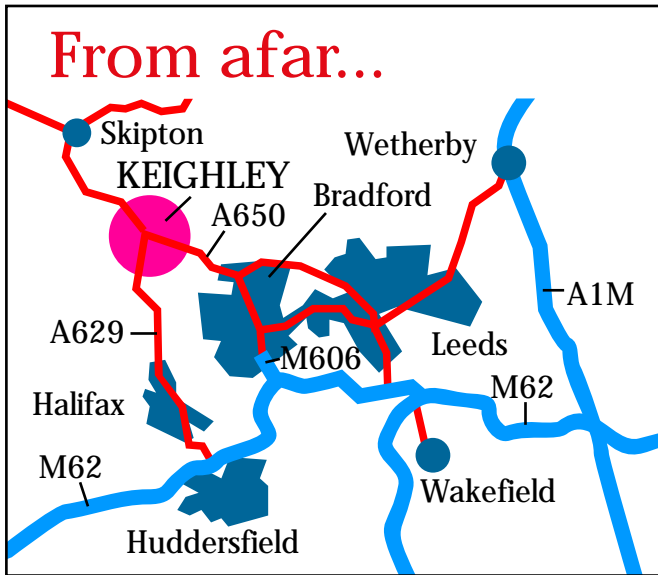

# How to locate Towler & Staines

## From afar...

Approaching from Bradford, via Aire Valley A650 Trunk Road, proceed to the roundabout and take left towards town. We are on the left at the end of a terrace of houses and just beyond the Leisure Centre/Public Park at the opposite side of the road. Approaching from Skipton via A650T take first left exit from the roundabout, then along Hard Ings Road to the next one. Here, you take the fourth exit towards town, then follow as (above) from Bradford. From Halifax via 629, Pass through town via Worth way and continue on until you pass the Railway Station on your right. Proceed past the Fire Station also on your right and our shop gable is at the start of a housing terrace beyond.

## Nearly there...

## Around Keighley...