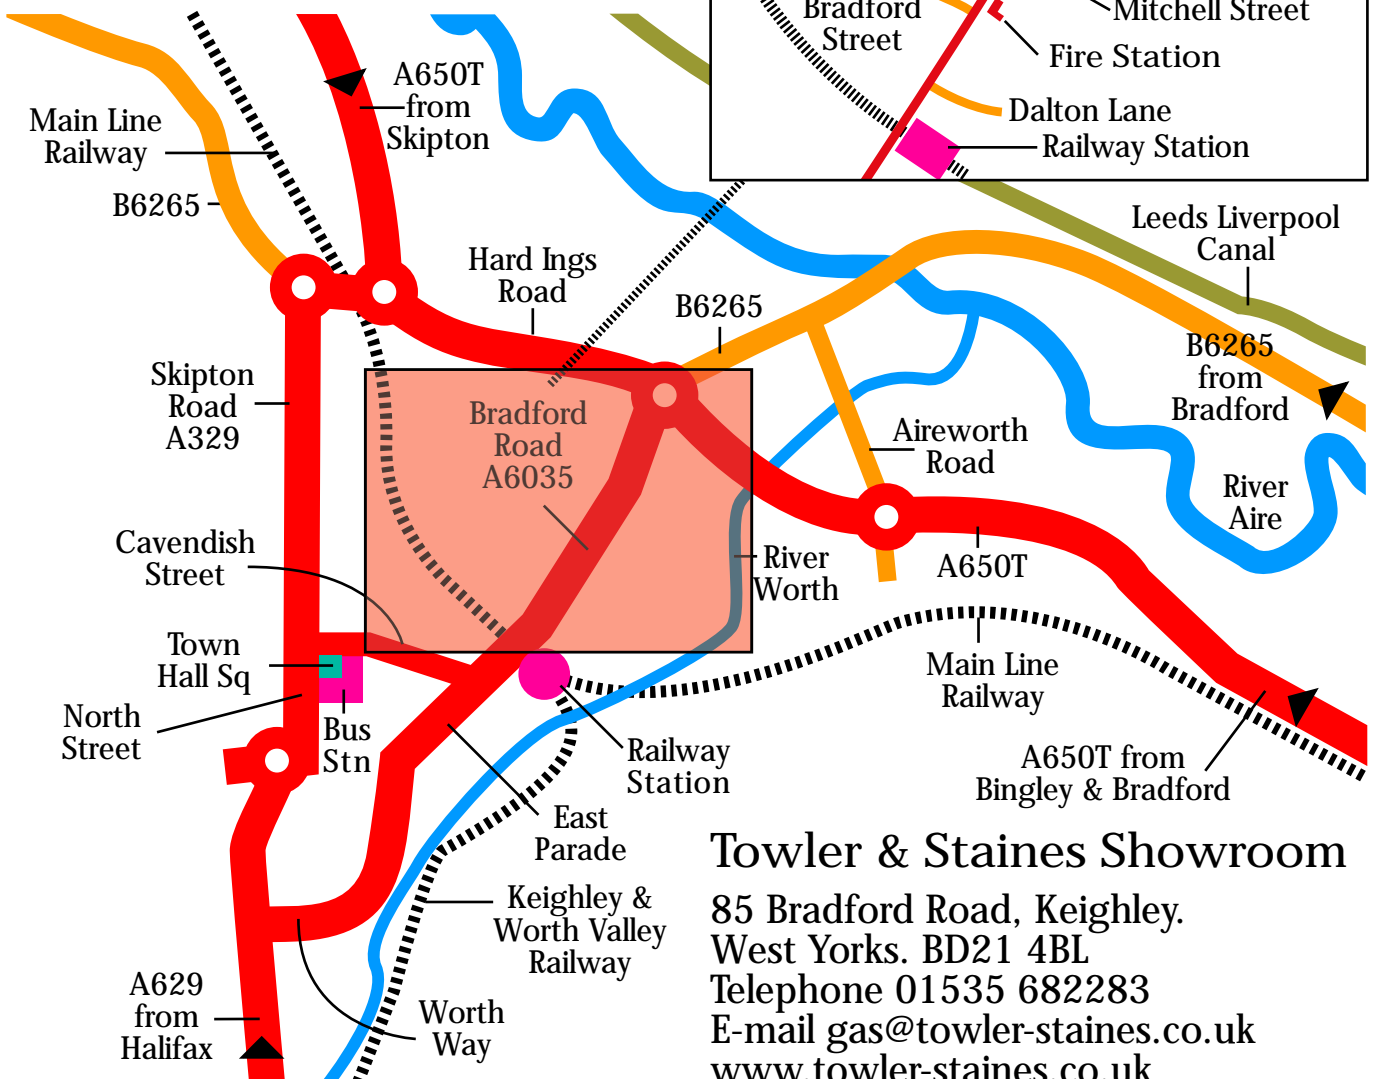

Around Keighley...

Towler & Staines Showroom

85 Bradford Road, Keighley.
West Yorks. BD21 4BL
Telephone 01535 682283
E-mail gas@towler-staines.co.uk
www.towler-staines.co.uk