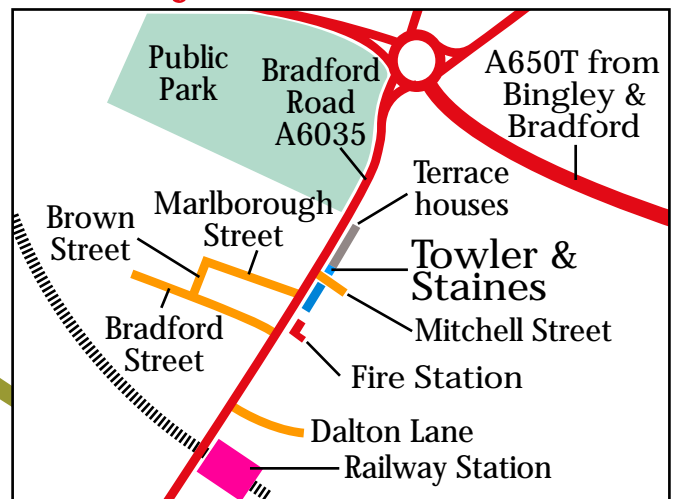

# How to locate Towler & Staines

## From afar...

Approaching from Bradford, via Aire Valley A650 Trunk Road, proceed to the roundabout and take left towards town. We are on the left at the end of a terrace of houses and just beyond the Leisure Centre/Public Park at the opposite side of the road. Approaching from Skipton via A650T take first left exit from the roundabout, then along Hard Ings Road to the next one. Here, you take the fourth exit towards town, then follow as (above) from Bradford. From Halifax via 629, Pass through town via Worth way and continue on until you pass the Railway Station on your right. Proceed past the Fire Station also on your right and our shop gable is at the start of a housing terrace beyond.

## Around Keighley...