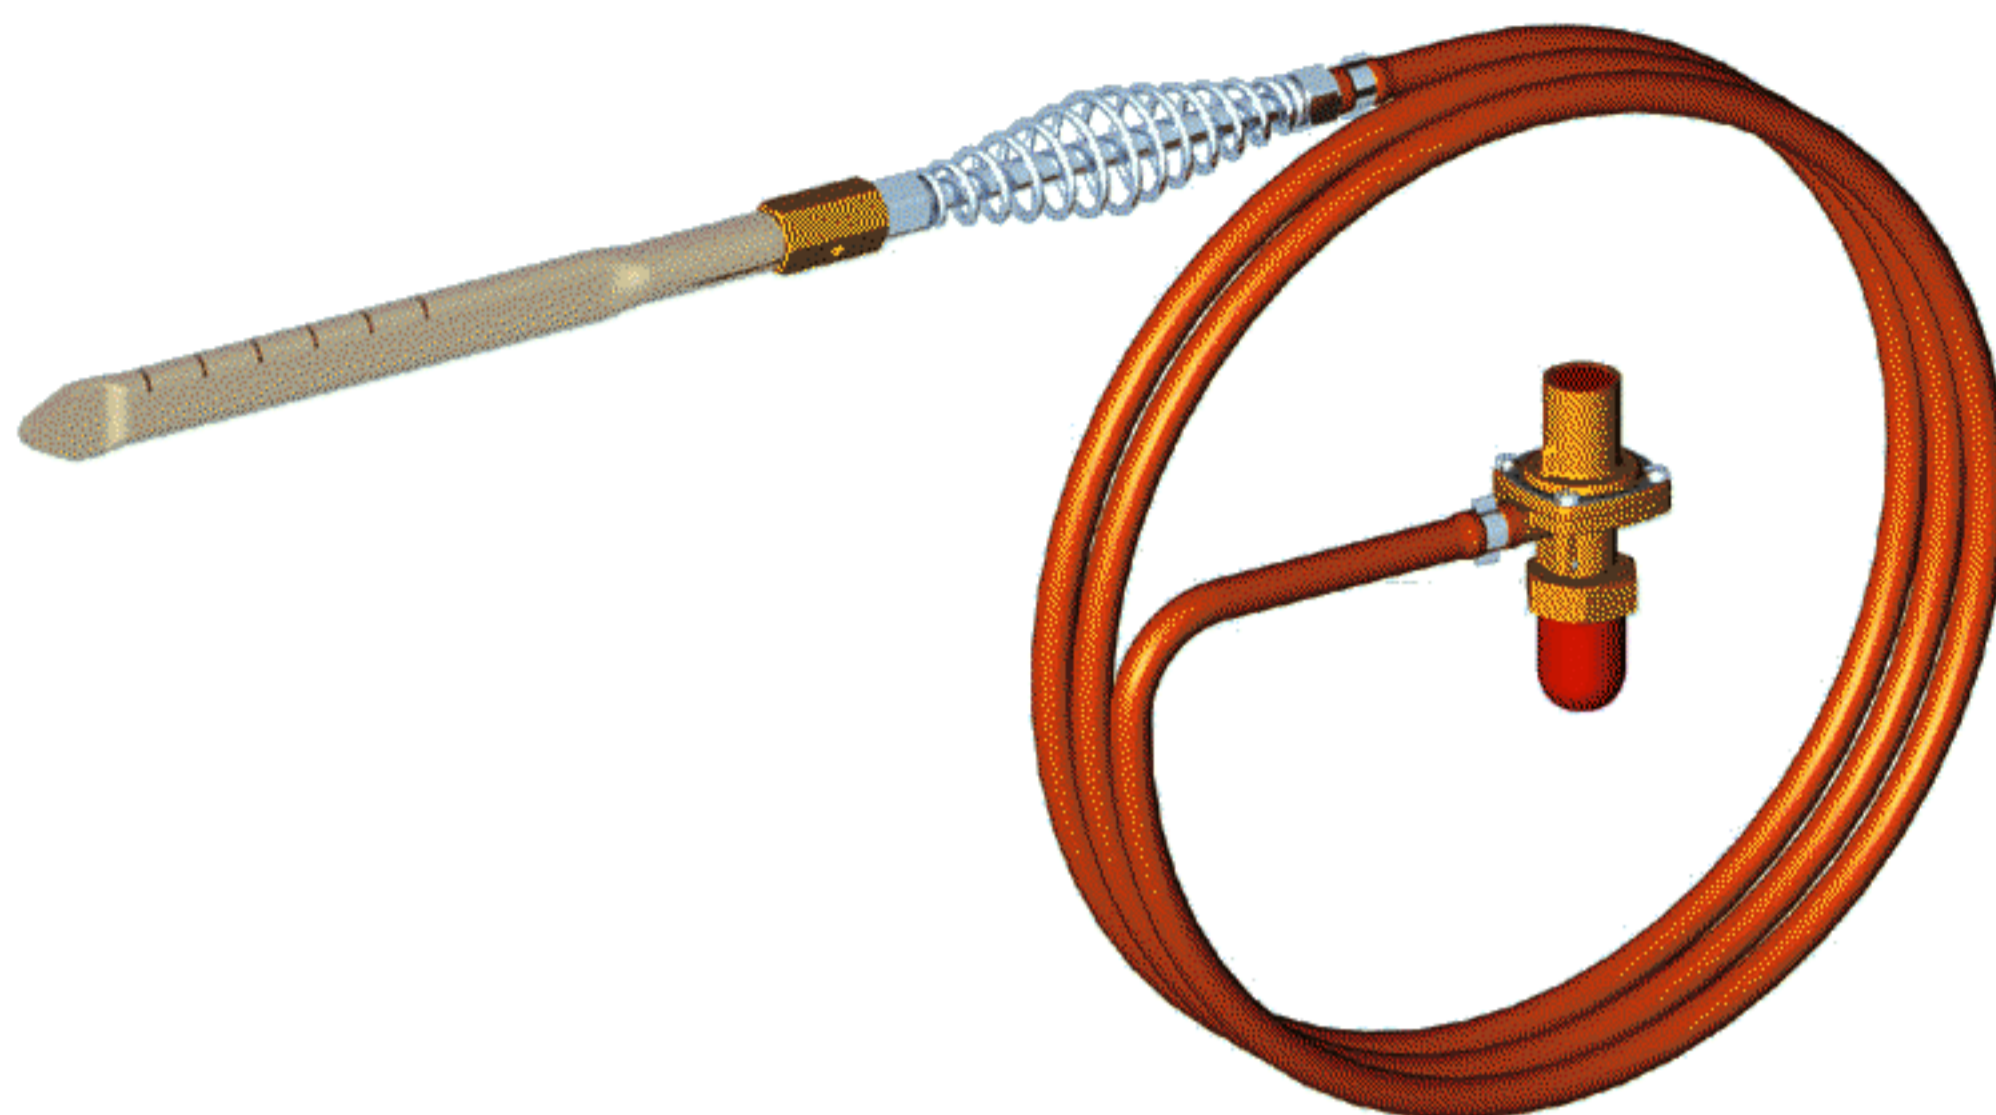

# Gas Poker

At long last !!

**The LPG Gas Poker IS BACK**

Introducing the Bullfinch high pressure GAS POKER for igniting coal, coke and wood fires.

Runs on any LPG propane cylinder

**£59.99 inc VAT**

- Excellent flame spread on lance
- Wire handle for easy use